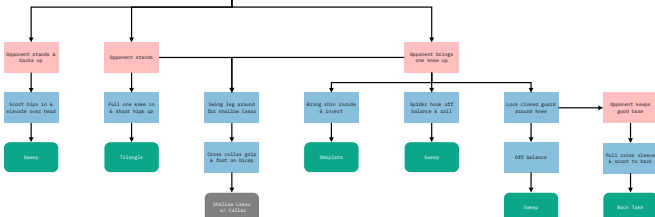

MAP KEY

Double sleeve sweep

V-guard