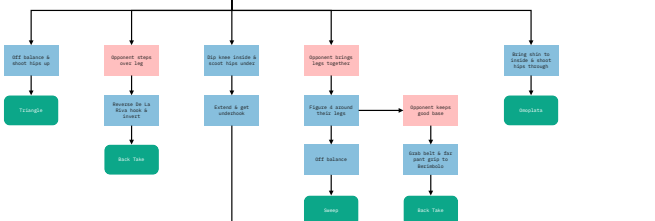

MAP KEY

Double sleeve sweep

V-guard